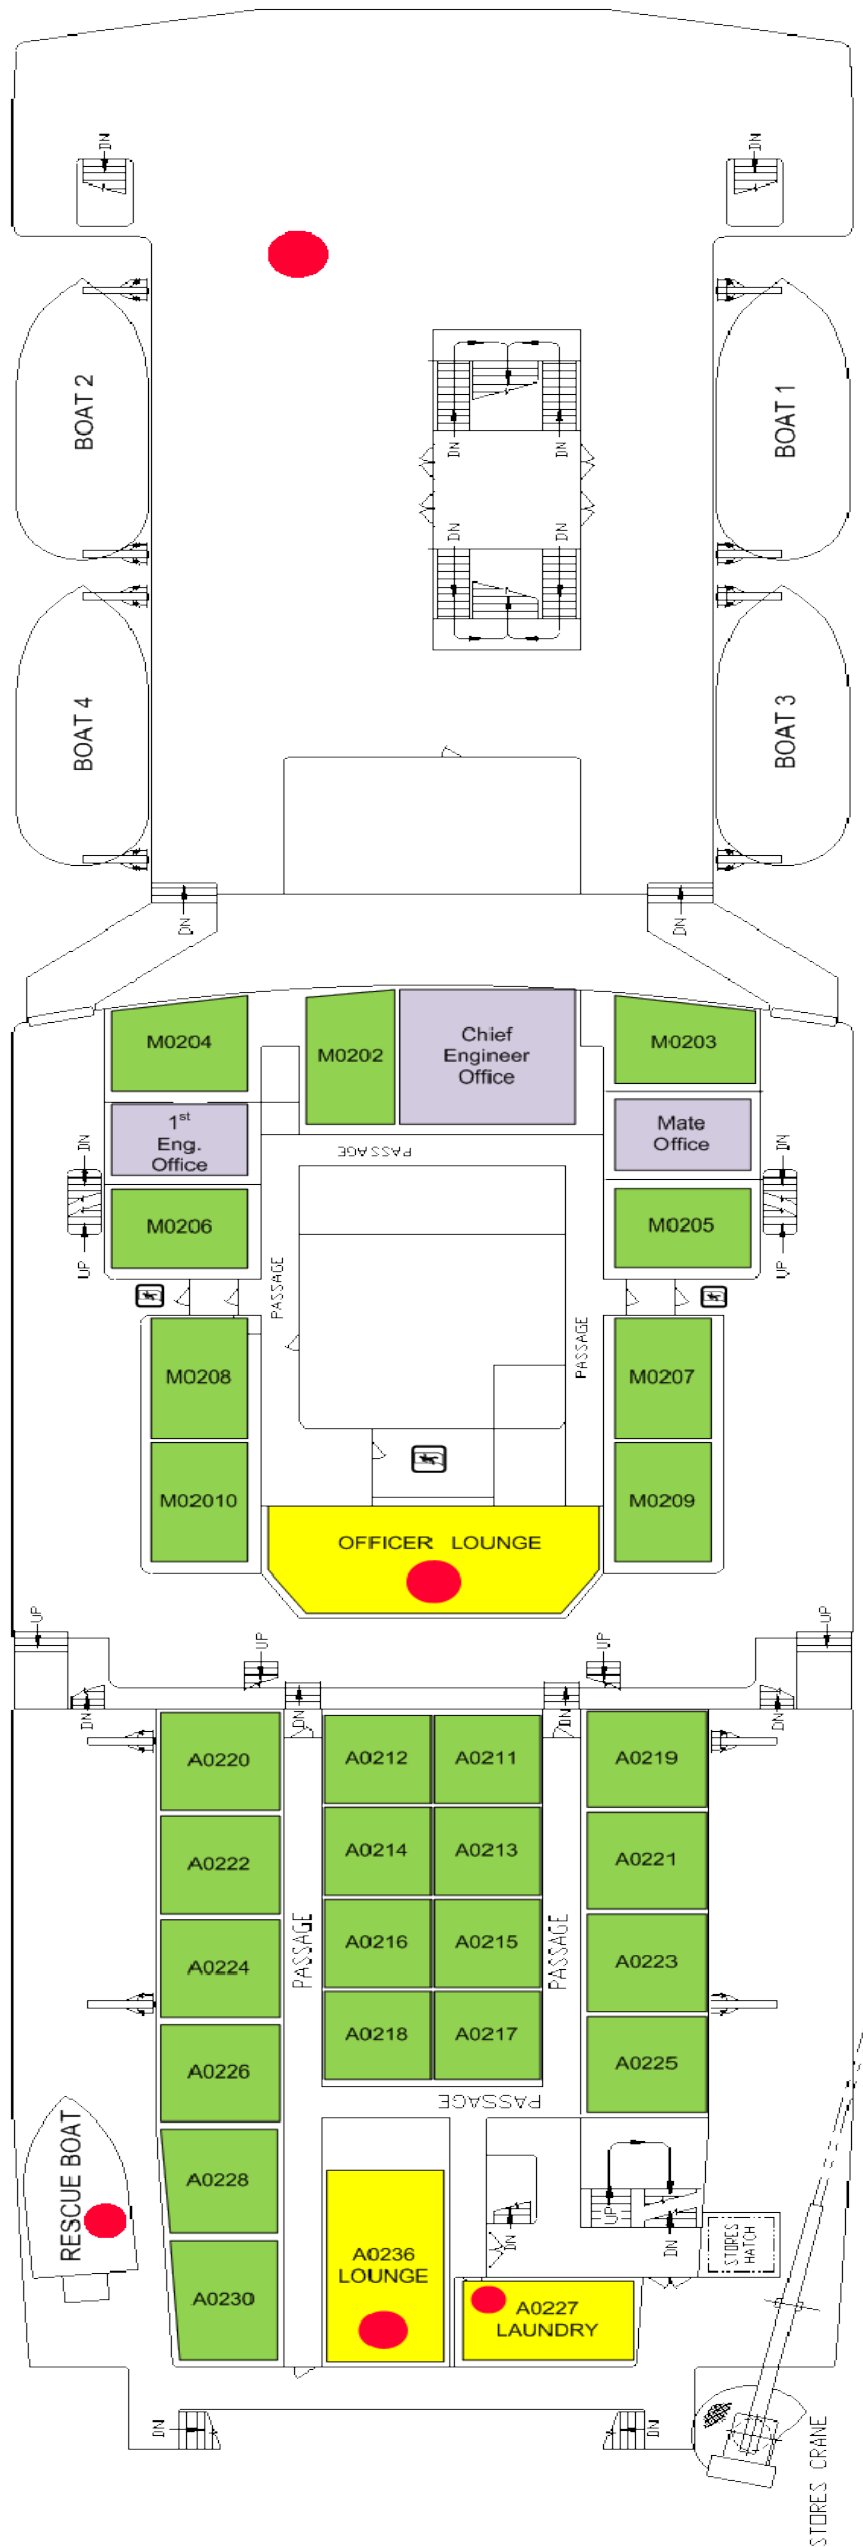

TS KENNEDY GENERAL ARRANGEMENT

Bridge Deck

Figure 1 Bridge

Figure 2 Navigation Station

TS KENNEDY GENERAL ARRANGEMENT

Cabin Deck

Cabin M305

Forward Navigation Lab

Aft Navigation Lab

TS KENNEDY GENERAL ARRANGEMENT

BOAT DECK

Lifeboat 2 and 4

Officer Lounge Midship

Fast Rescue Boat

Aft Officer Lounge

Officers Laundry

TS KENNEDY GENERAL ARRANGEMENT

UPPER DECK

TS KENNEDY GENERAL ARRANGEMENT

Main Deck

Computer Lab

Conference Room

Officer Messdeck

Galley