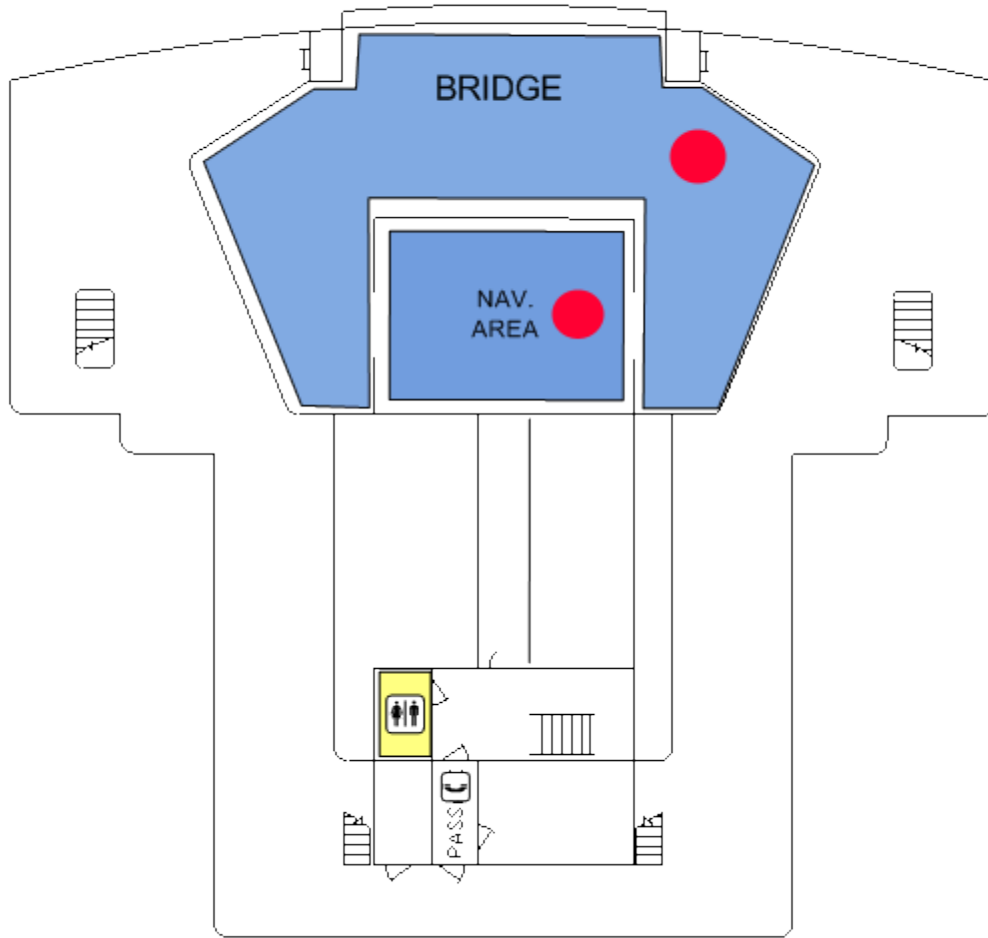

TS KENNEDY GENERAL ARRANGEMENT

Bridge Deck

Figure 1 Bridge

Figure 2 Navigation Station

TS KENNEDY GENERAL ARRANGEMENT

Cabin Deck

Cabin M305

Forward Navigation Lab

Aft Navigation Lab

TS KENNEDY GENERAL ARRANGEMENT

BOAT DECK

Lifeboat 2 and 4

Officer Lounge Midship

Fast Rescue Boat

Aft Officer Lounge

Officers Laundry

TS KENNEDY GENERAL ARRANGEMENT

UPPER DECK

TS KENNEDY GENERAL ARRANGEMENT

Main Deck

Computer Lab

Conference Room

Officer Messdeck

Galley

Cadet Berthing 332

Machine Shop Lab

TS KENNEDY GENERAL ARRANGEMENT

Tank Top

Cardio Gym

Weight Room

Cadet Laundry