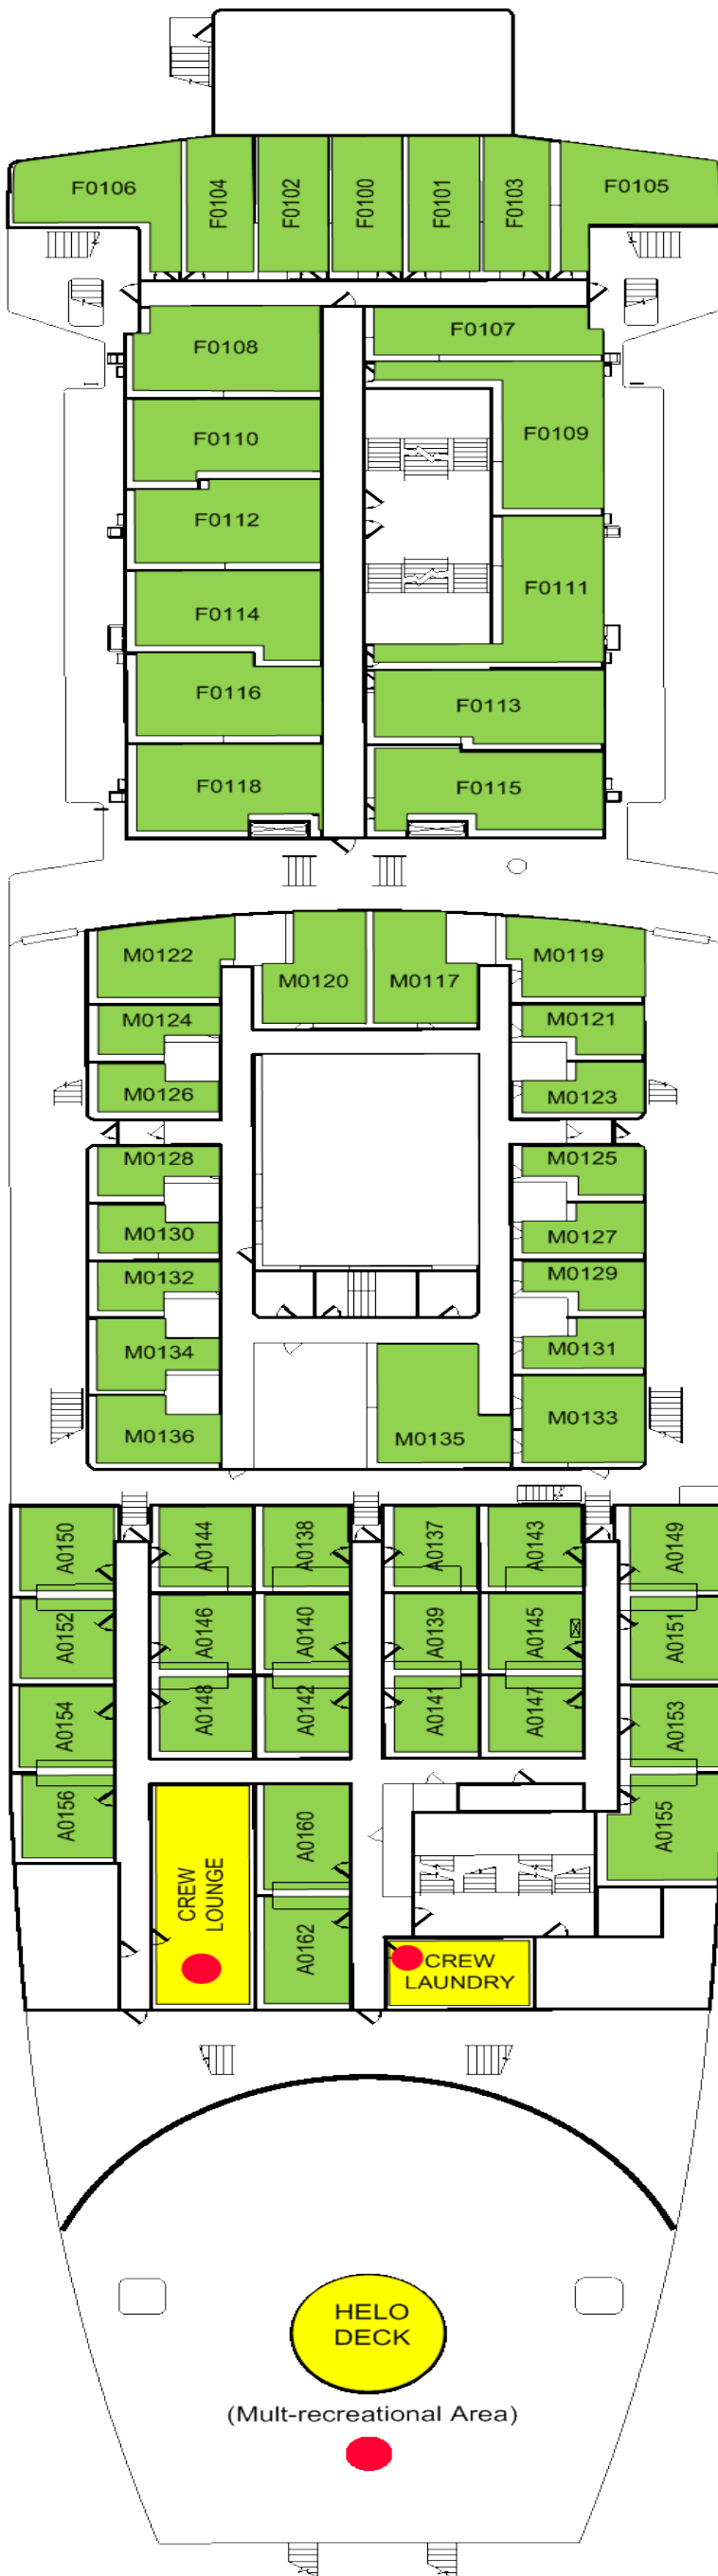

TS KENNEDY GENERAL ARRANGEMENT

Bridge Deck

Figure 1 Bridge

Figure 2 Navigation Station

TS KENNEDY GENERAL ARRANGEMENT

Cabin Deck

Cabin M305

Forward Navigation Lab

Aft Navigation Lab

TS KENNEDY GENERAL ARRANGEMENT

BOAT DECK

Lifeboat 2 and 4

Officer Lounge Midship

Fast Rescue Boat

Aft Officer Lounge

Officers Laundry

TS KENNEDY GENERAL ARRANGEMENT

UPPER DECK

TS KENNEDY GENERAL ARRANGEMENT

Main Deck

Computer Lab

Conference Room

Officer Messdeck

Galley