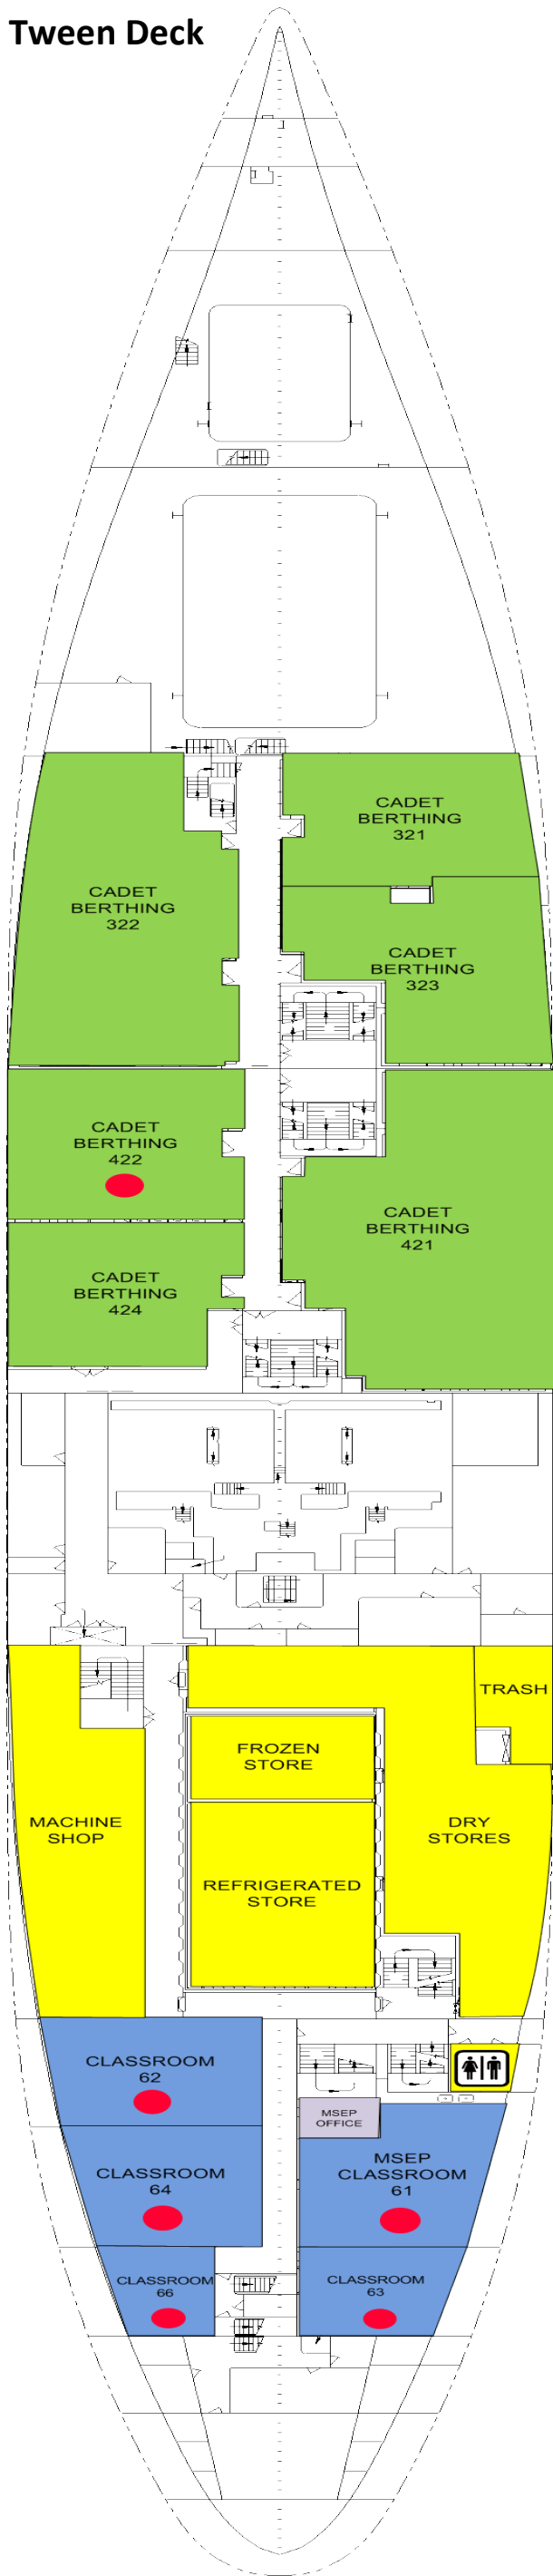

TS KENNEDY GENERAL ARRANGEMENT

Bridge Deck

Figure 1 Bridge

Figure 2 Navigation Station

TS KENNEDY GENERAL ARRANGEMENT

Cabin Deck

Cabin M305

Forward Navigation Lab

Aft Navigation Lab

TS KENNEDY GENERAL ARRANGEMENT

BOAT DECK

Lifeboat 2 and 4

Officer Lounge Midship

Fast Rescue Boat

Aft Officer Lounge

Officers Laundry

TS KENNEDY GENERAL ARRANGEMENT

UPPER DECK

TS KENNEDY GENERAL ARRANGEMENT

Main Deck

Computer Lab

Conference Room

Officer Messdeck

Galley

Cadet Messdeck

TS KENNEDY GENERAL ARRANGEMENT

Upper Tween Deck

Berthing 422

Classroom 63

TS KENNEDY GENERAL ARRANGEMENT

Lower Tween Deck

Upper Cadet Lounge