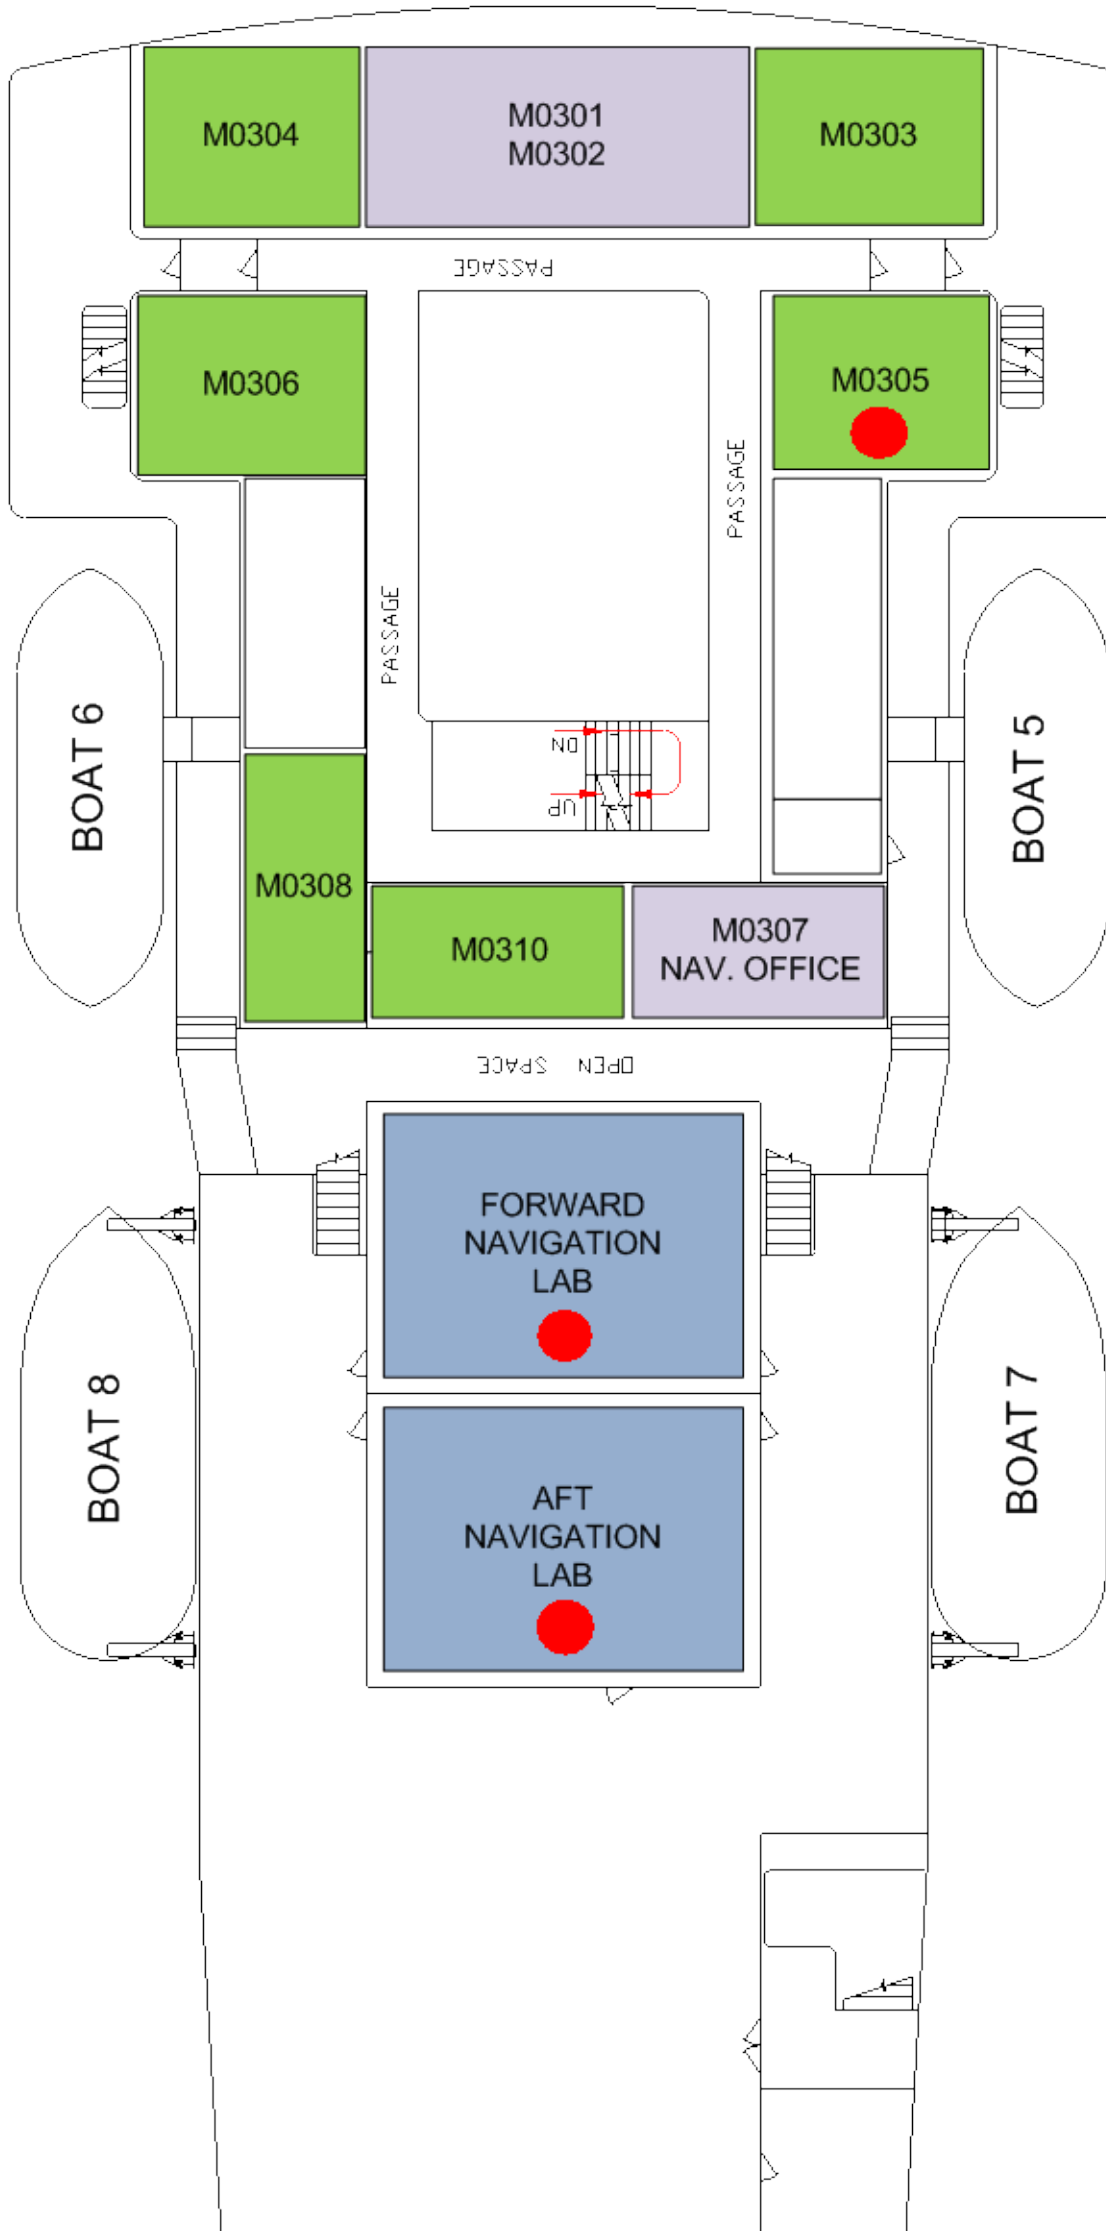

TS KENNEDY GENERAL ARRANGEMENT

Bridge Deck

Figure 1 Bridge

Figure 2 Navigation Station

TS KENNEDY GENERAL ARRANGEMENT

Cabin Deck

Cabin M305

Forward Navigation Lab

Aft Navigation Lab

TS KENNEDY GENERAL ARRANGEMENT

BOAT DECK

Lifeboat 2 and 4

Officer Lounge Midship

Fast Rescue Boat

Aft Officer Lounge

Officers Laundry

TS KENNEDY GENERAL ARRANGEMENT

UPPER DECK

TS KENNEDY GENERAL ARRANGEMENT

Main Deck

Computer Lab

Conference Room

Officer Messdeck

Galley

Cadet Berthing 332

Machine Shop Lab

TS KENNEDY GENERAL ARRANGEMENT

Tank Top

Cardio Gym

Weight Room

Cadet Laundry