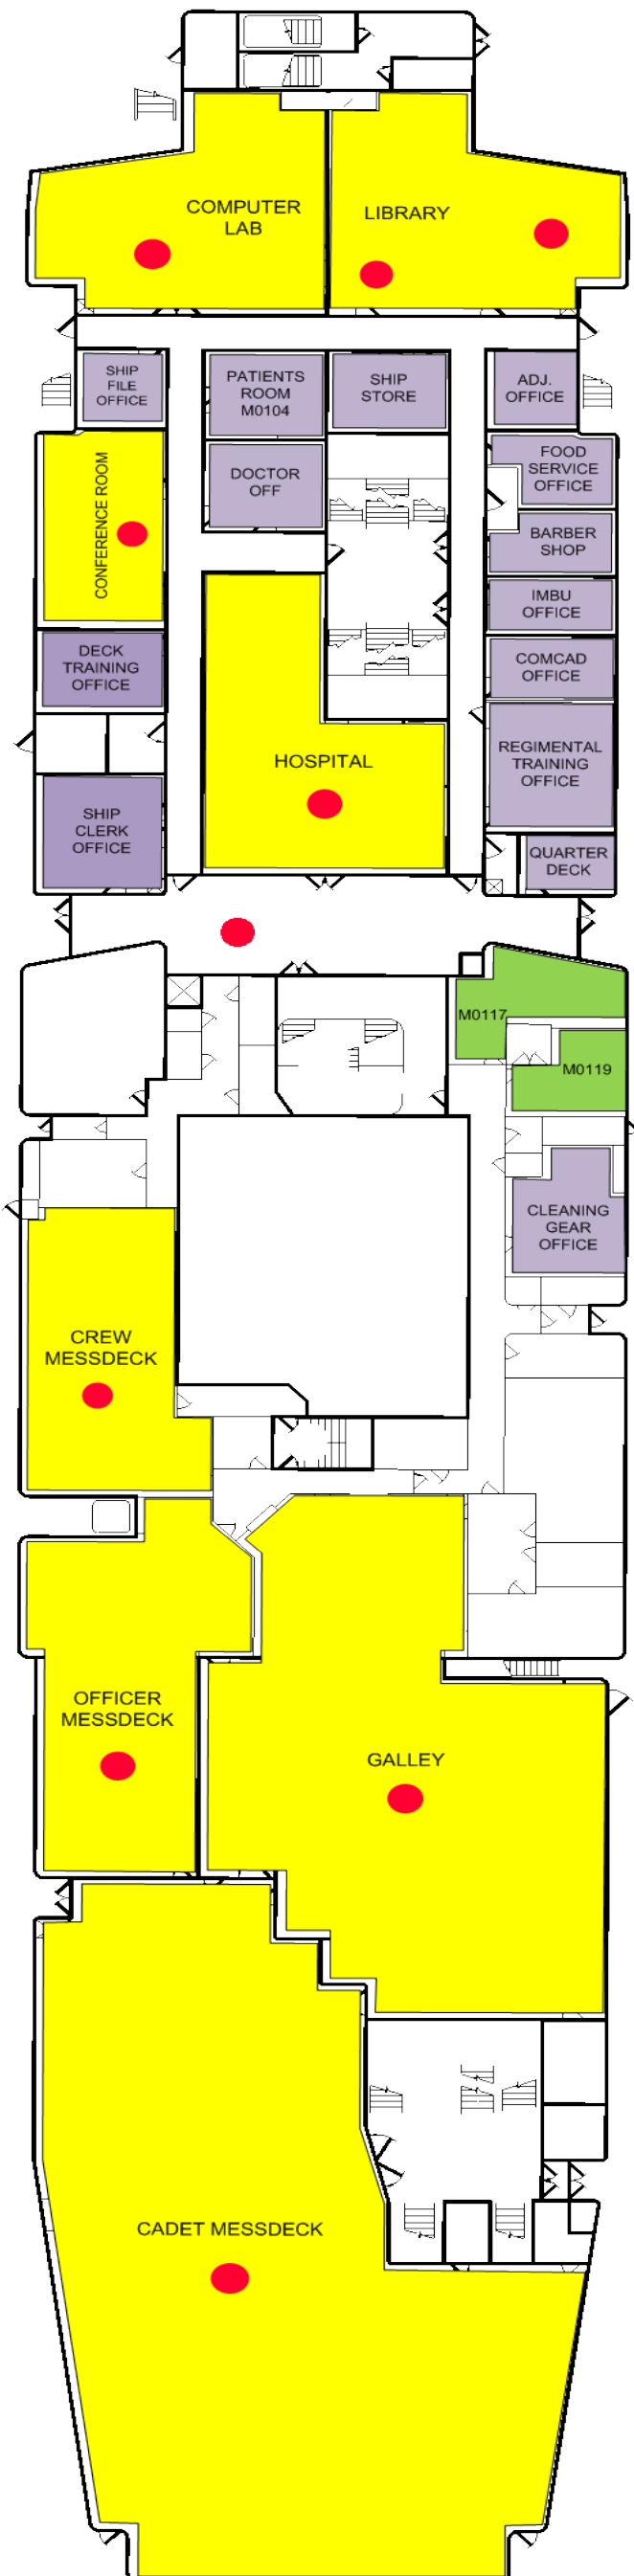

TS KENNEDY GENERAL ARRANGEMENT

Bridge Deck

Figure 1 Bridge

Figure 2 Navigation Station

TS KENNEDY GENERAL ARRANGEMENT

Cabin Deck

Cabin M305

Forward Navigation Lab

Aft Navigation Lab

TS KENNEDY GENERAL ARRANGEMENT

BOAT DECK

Lifeboat 2 and 4

Officer Lounge Midship

Fast Rescue Boat

Aft Officer Lounge

Officers Laundry

TS KENNEDY GENERAL ARRANGEMENT

UPPER DECK

TS KENNEDY GENERAL ARRANGEMENT

Main Deck

Computer Lab

Conference Room

Officer Messdeck

Galley

Cadet Messdeck

TS KENNEDY GENERAL ARRANGEMENT

Upper Tween Deck

Berthing 422

Classroom 63

TS KENNEDY GENERAL ARRANGEMENT

Lower Tween Deck

Upper Cadet Lounge