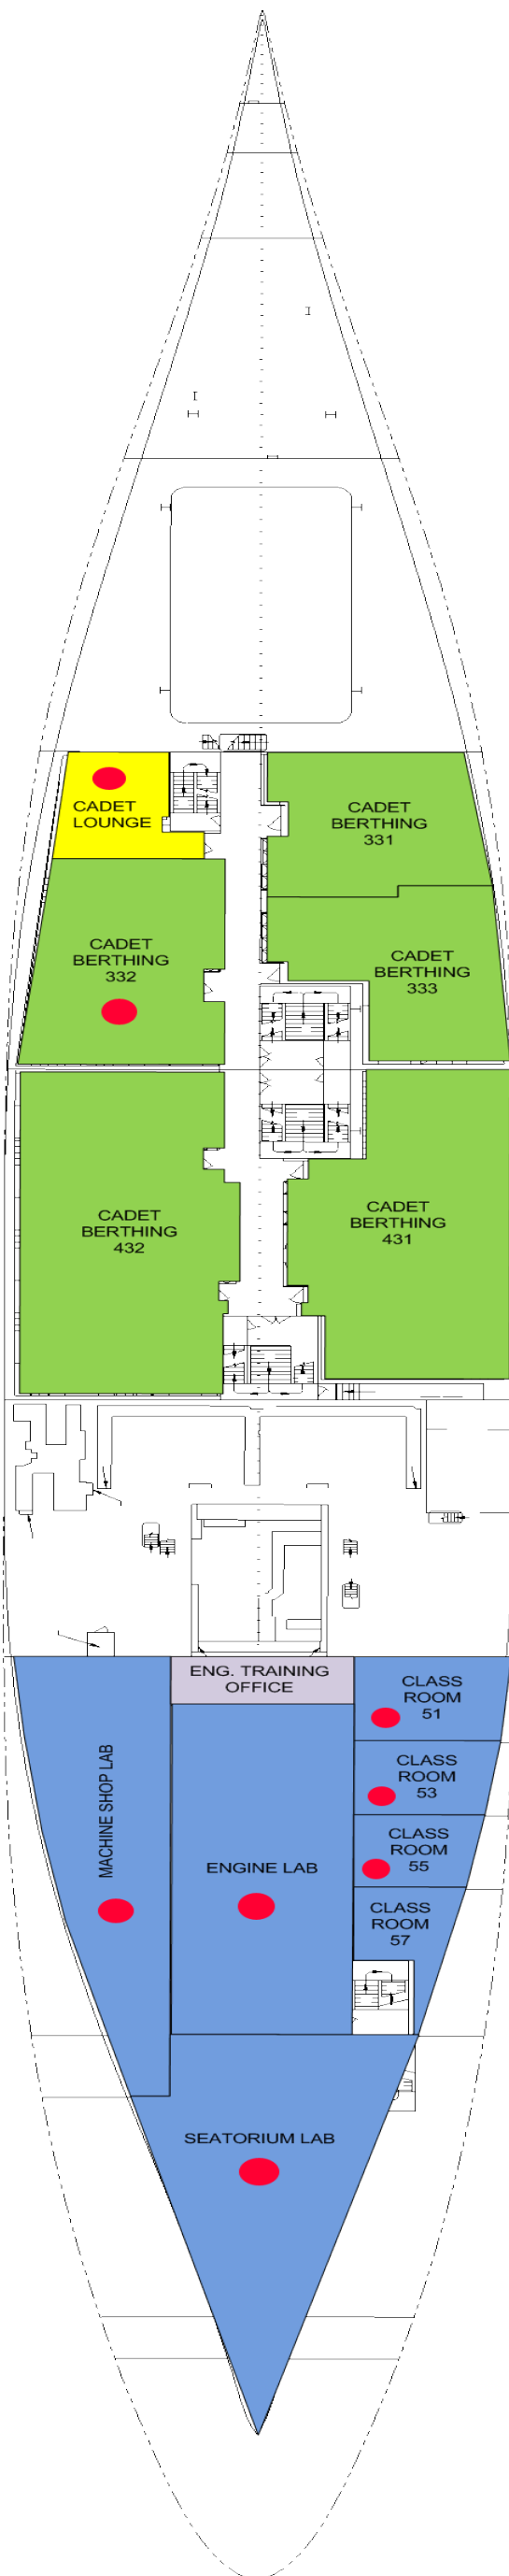

TS KENNEDY GENERAL ARRANGEMENT

Bridge Deck

Figure 1 Bridge

Figure 2 Navigation Station

TS KENNEDY GENERAL ARRANGEMENT

Cabin Deck

Cabin M305

Forward Navigation Lab

Aft Navigation Lab

TS KENNEDY GENERAL ARRANGEMENT

BOAT DECK

Lifeboat 2 and 4

Officer Lounge Midship

Fast Rescue Boat

Aft Officer Lounge

Officers Laundry

TS KENNEDY GENERAL ARRANGEMENT

UPPER DECK

TS KENNEDY GENERAL ARRANGEMENT

Main Deck

Computer Lab

Conference Room

Officer Messdeck

Galley

Cadet Messdeck

TS KENNEDY GENERAL ARRANGEMENT

Upper Tween Deck

Berthing 422

Classroom 63

TS KENNEDY GENERAL ARRANGEMENT

Lower Tween Deck

Upper Cadet Lounge